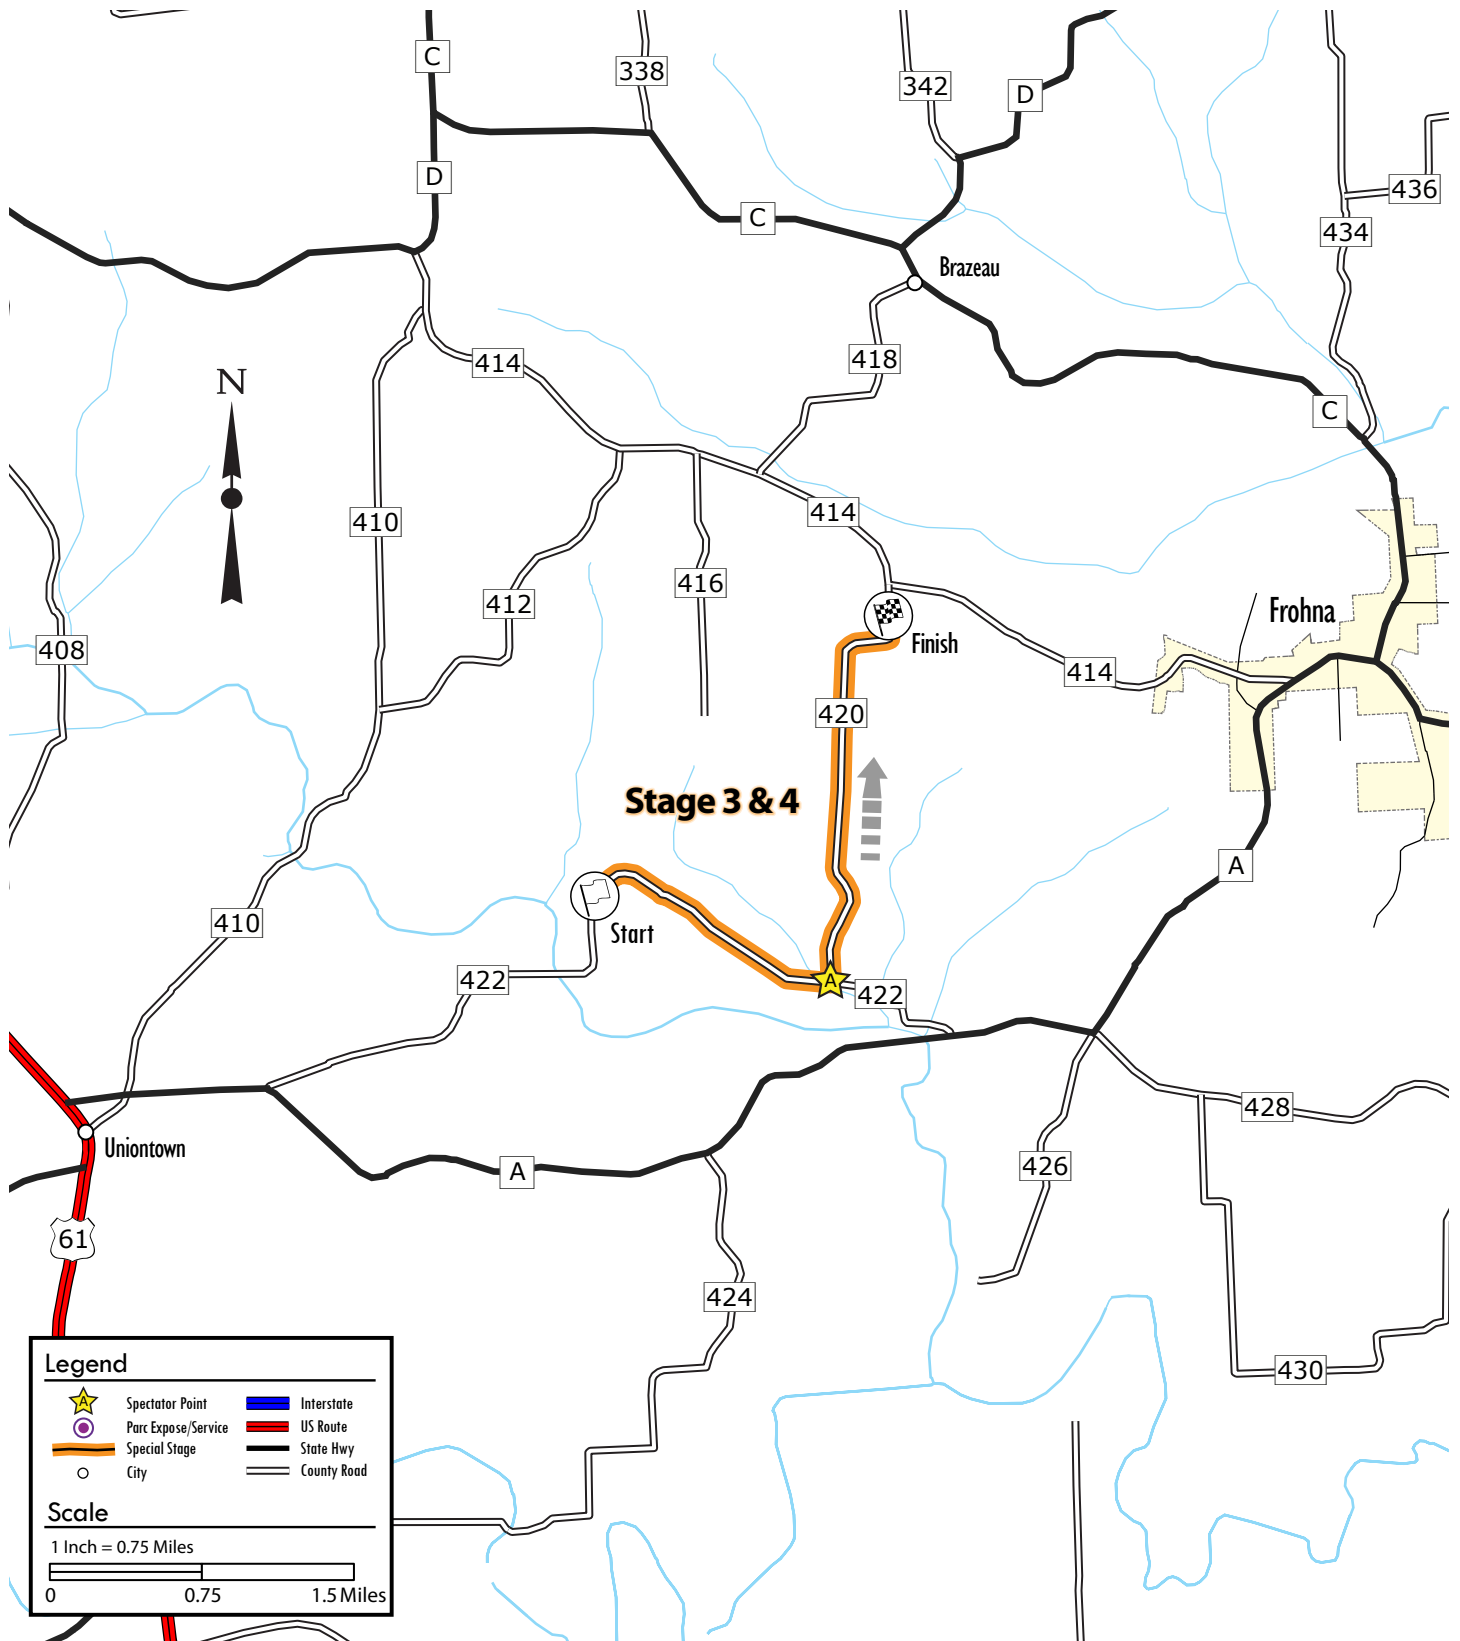

Overview Map

All Stages

Perryville Farm and Forest Rally

SS #1 & SS #2 Crosstown Traffic
Distance: 3.67 miles

Stage Map

Perryville Farm and Forest Rally

SS #3 & SS #4 Calling Uniontown
Distance: 2.67 miles

Stage Map

Perryville Farm and Forest Rally

SS #5 & SS #7 Gumpert's Playground
Distance: 6.43 miles

Stage Map

Perryville Farm and Forest Rally

SS #6 & SS #8 Kapitulation
Distance: 4.85 miles

Stage Map