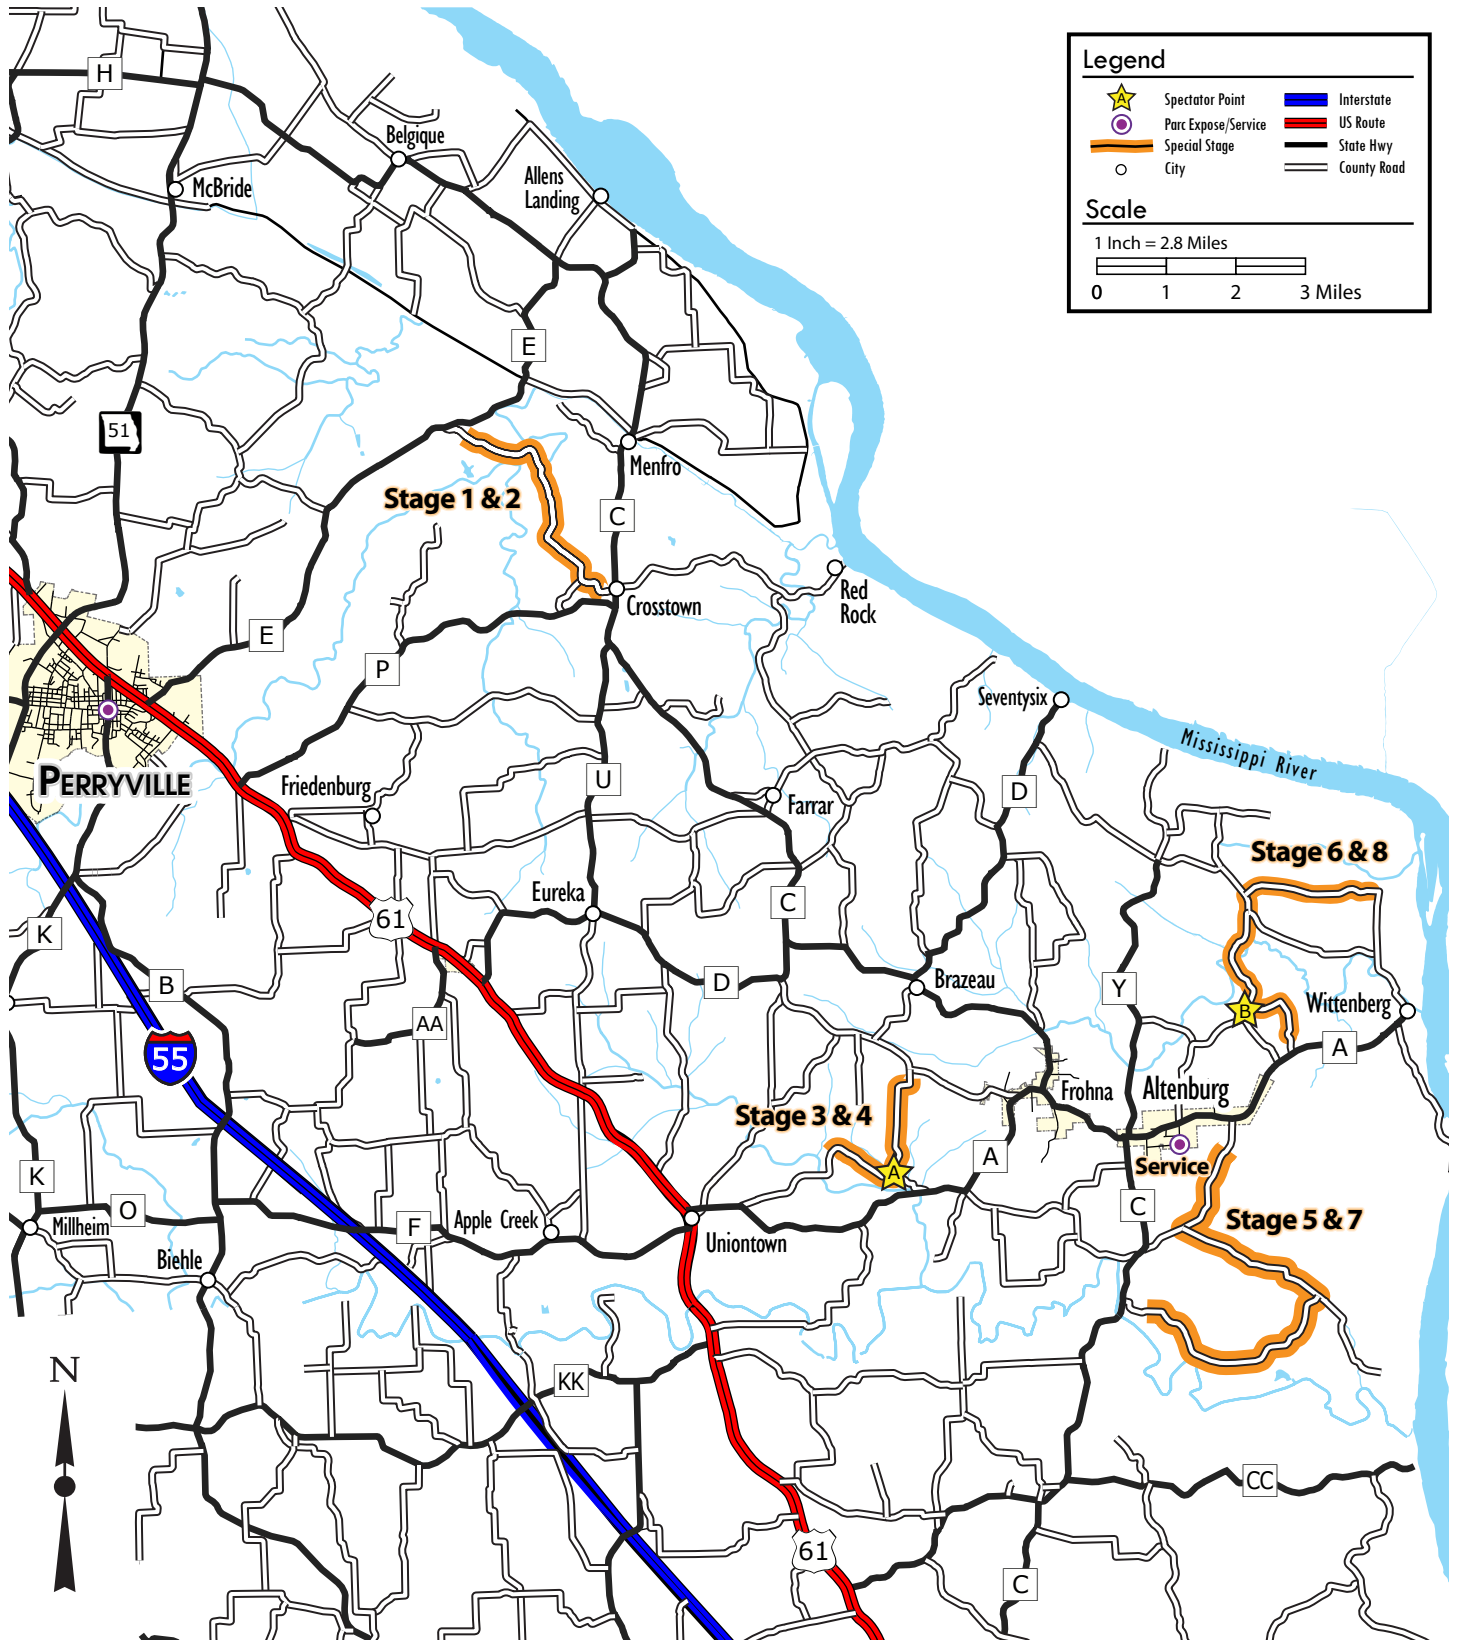

Overview Map

All Stages

Perryville Farm and Forest Rally

SS #1 & SS #2 Crosstown Traffic
Distance: 3.67 miles

Stage Map

Perryville Farm and Forest Rally

SS #3 & SS #4 Calling Uniontown
Distance: 2.67 miles

Stage Map

Perryville Farm and Forest Rally

SS #5 & SS #7 Gumpert's Playground
Distance: 6.43 miles

Stage Map

Perryville Farm and Forest Rally

SS #6 & SS #8 Kapitulation
Distance: 4.85 miles

Stage Map