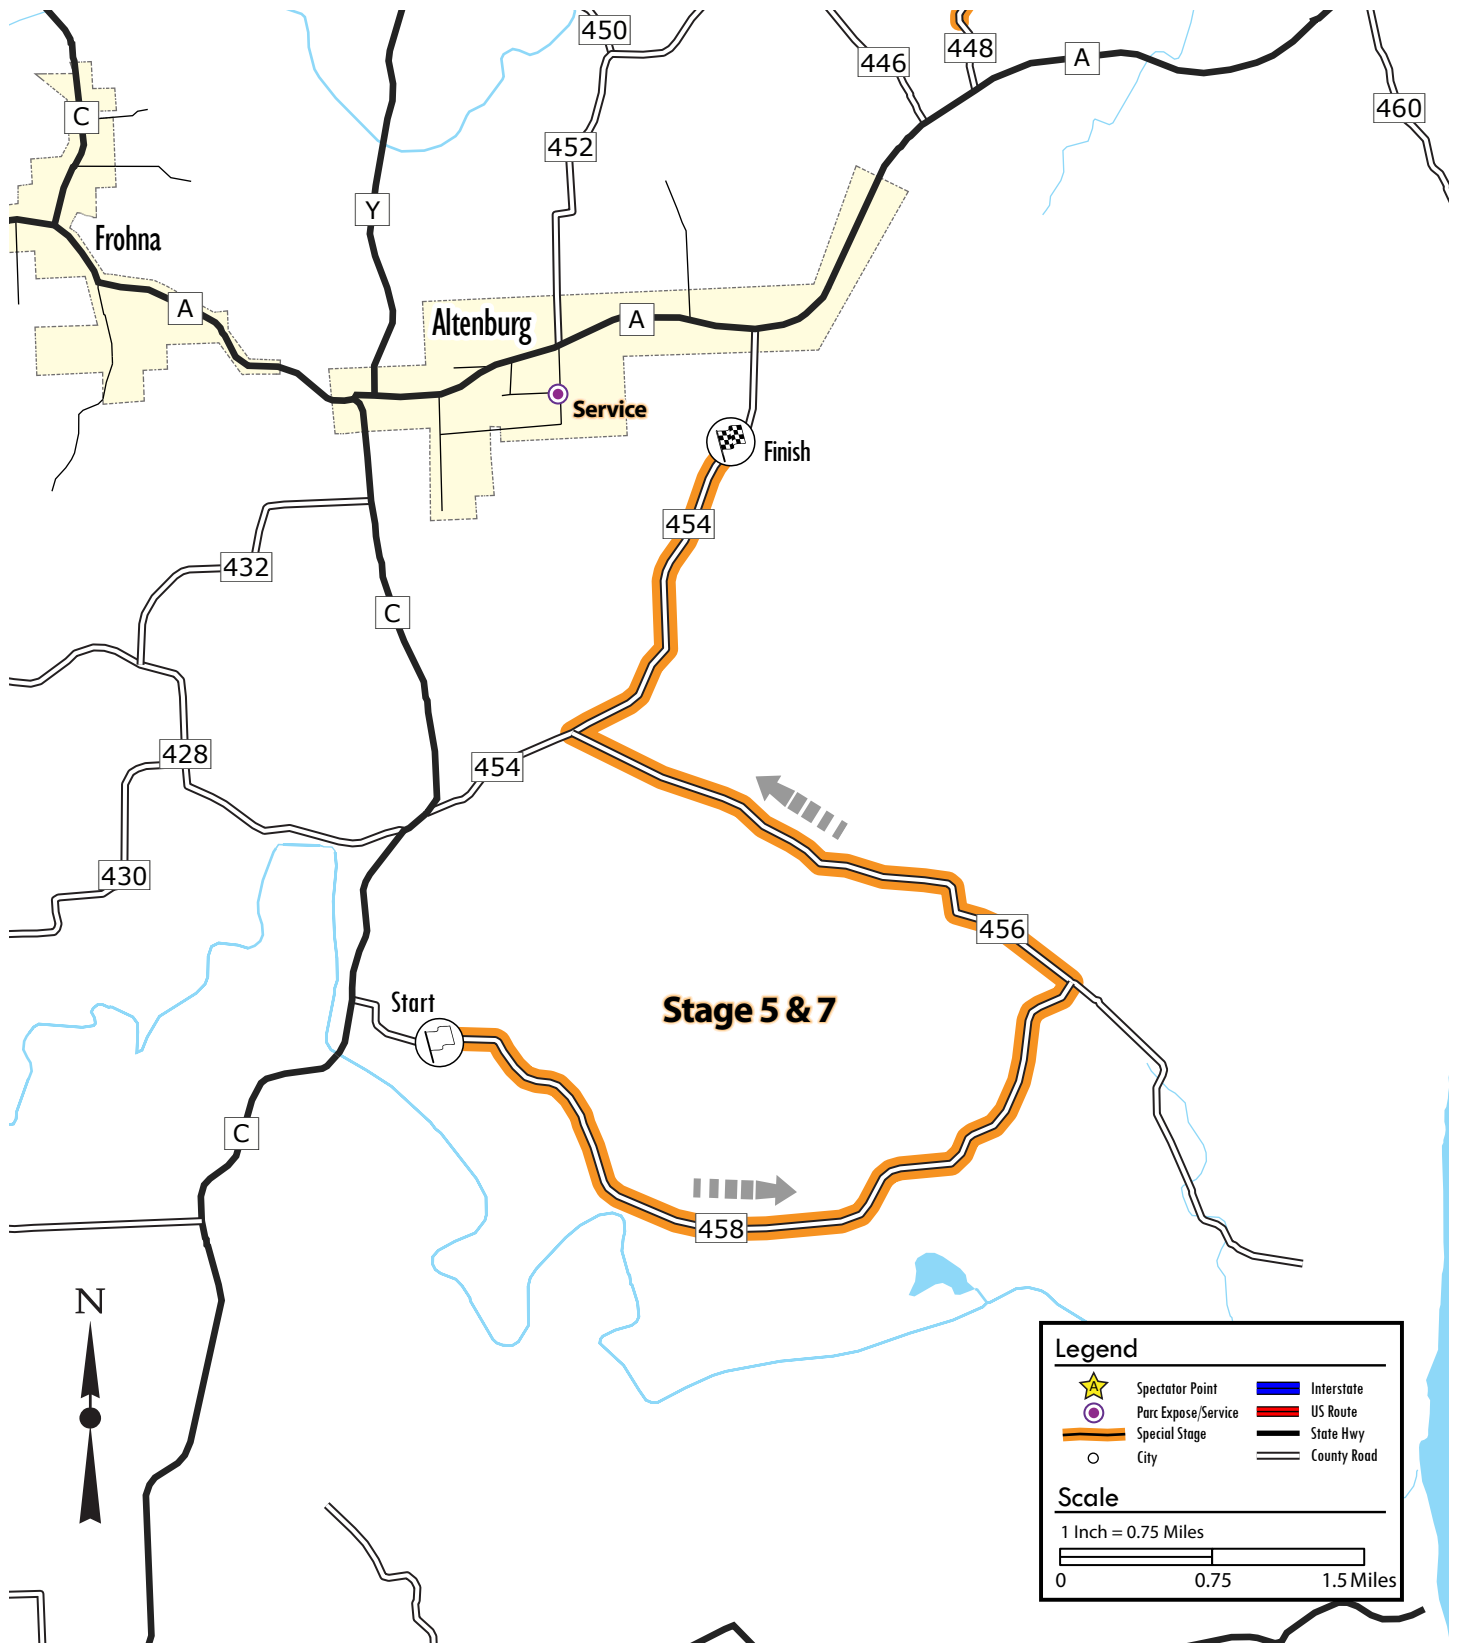

Overview Map

All Stages

Perryville Farm and Forest Rally

SS #1 & SS #2 Crosstown Traffic
Distance: 3.67 miles

Stage Map

Perryville Farm and Forest Rally

SS #3 & SS #4 Calling Uniontown
Distance: 2.67 miles

Stage Map

Perryville Farm and Forest Rally

SS #5 & SS #7 Gumpert's Playground
Distance: 6.43 miles

Stage Map

Perryville Farm and Forest Rally

SS #6 & SS #8 Kapitulation
Distance: 4.85 miles

Stage Map