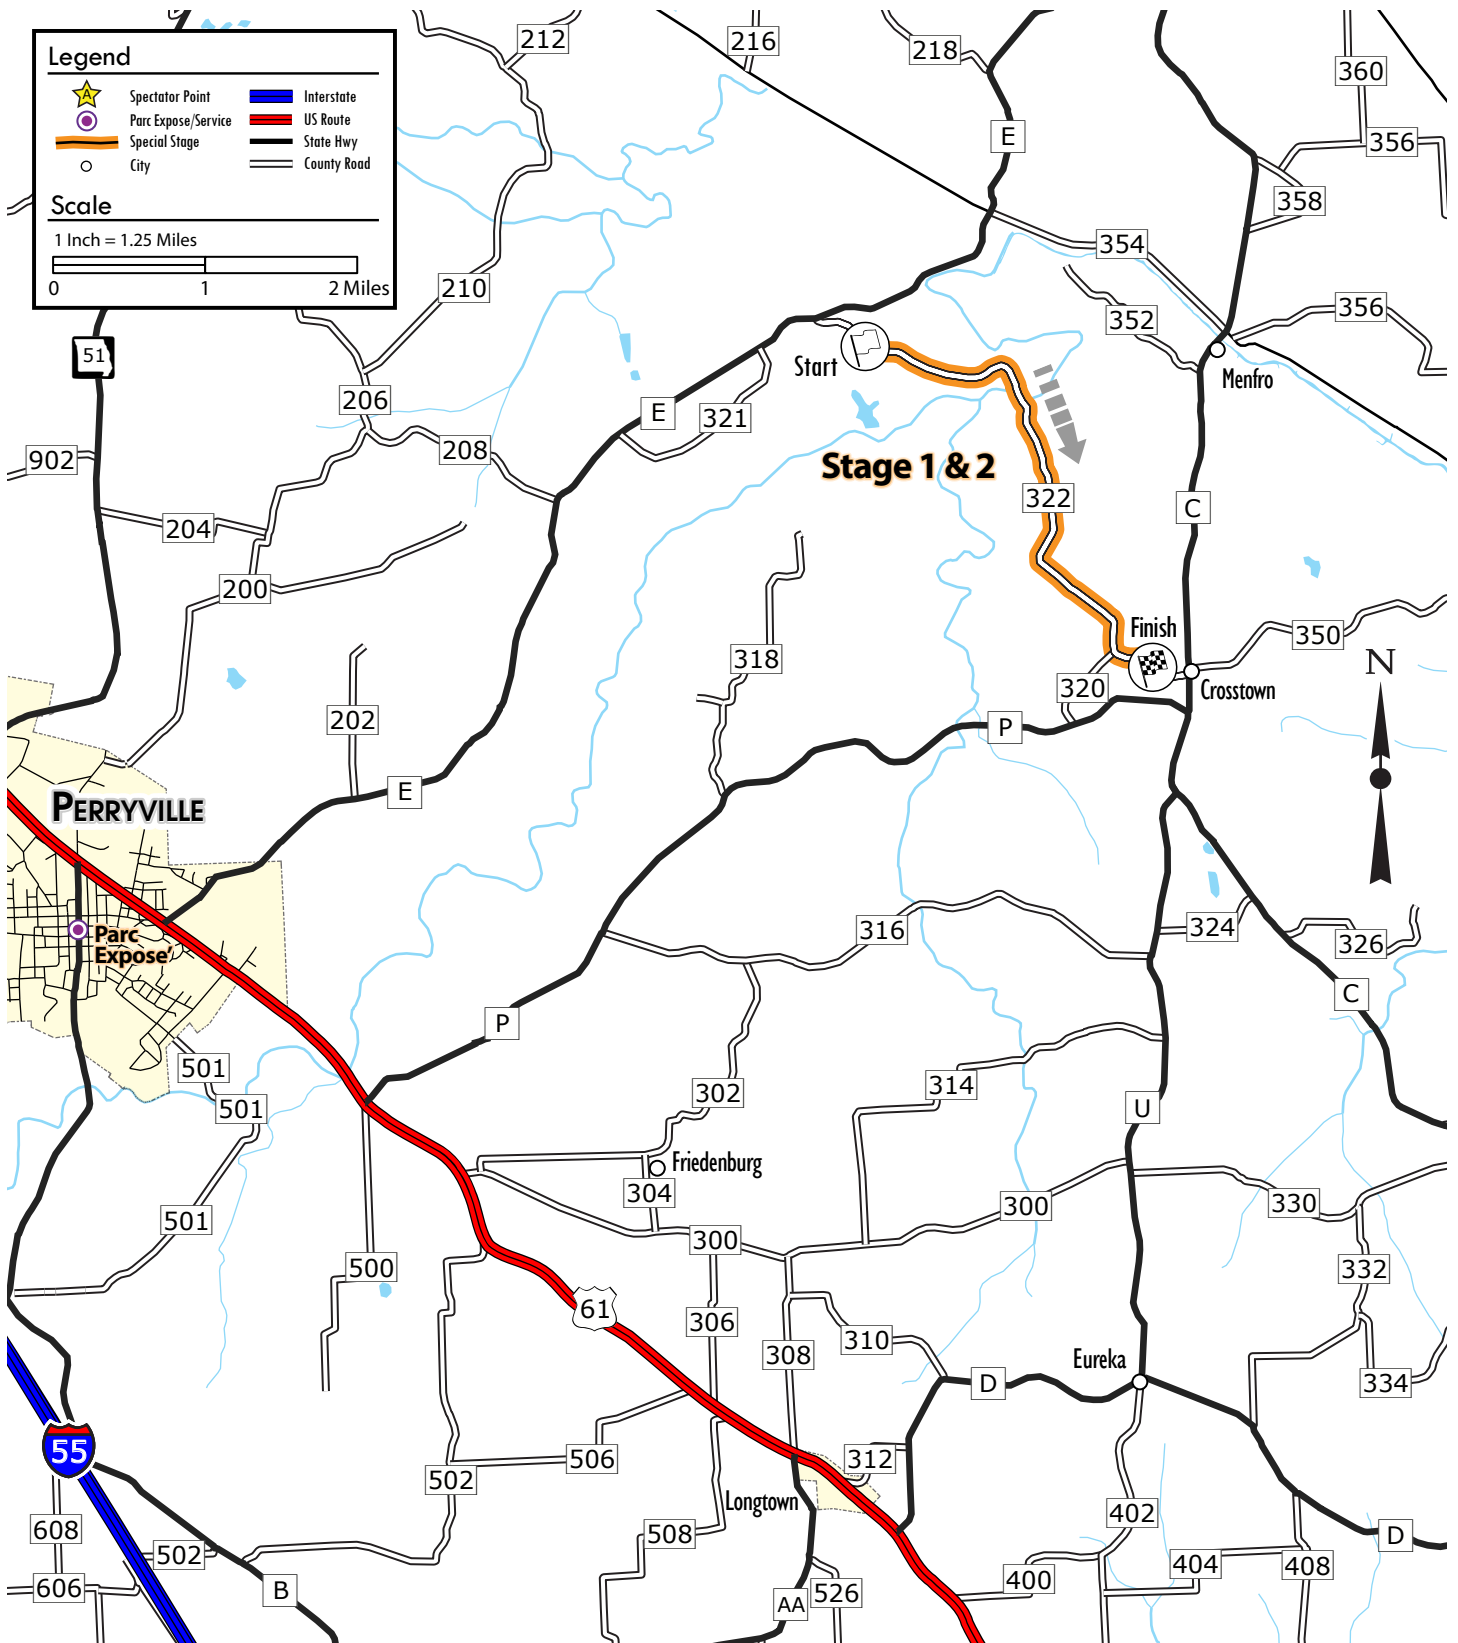

Overview Map

All Stages

Perryville Farm and Forest Rally

SS #1 & SS #2 Crosstown Traffic
Distance: 3.67 miles

Stage Map

Perryville Farm and Forest Rally

SS #3 & SS #4 Calling Uniontown
Distance: 2.67 miles

Stage Map

Perryville Farm and Forest Rally

SS #5 & SS #7 Gumpert's Playground
Distance: 6.43 miles

Stage Map

Perryville Farm and Forest Rally

SS #6 & SS #8 Kapitulation
Distance: 4.85 miles

Stage Map